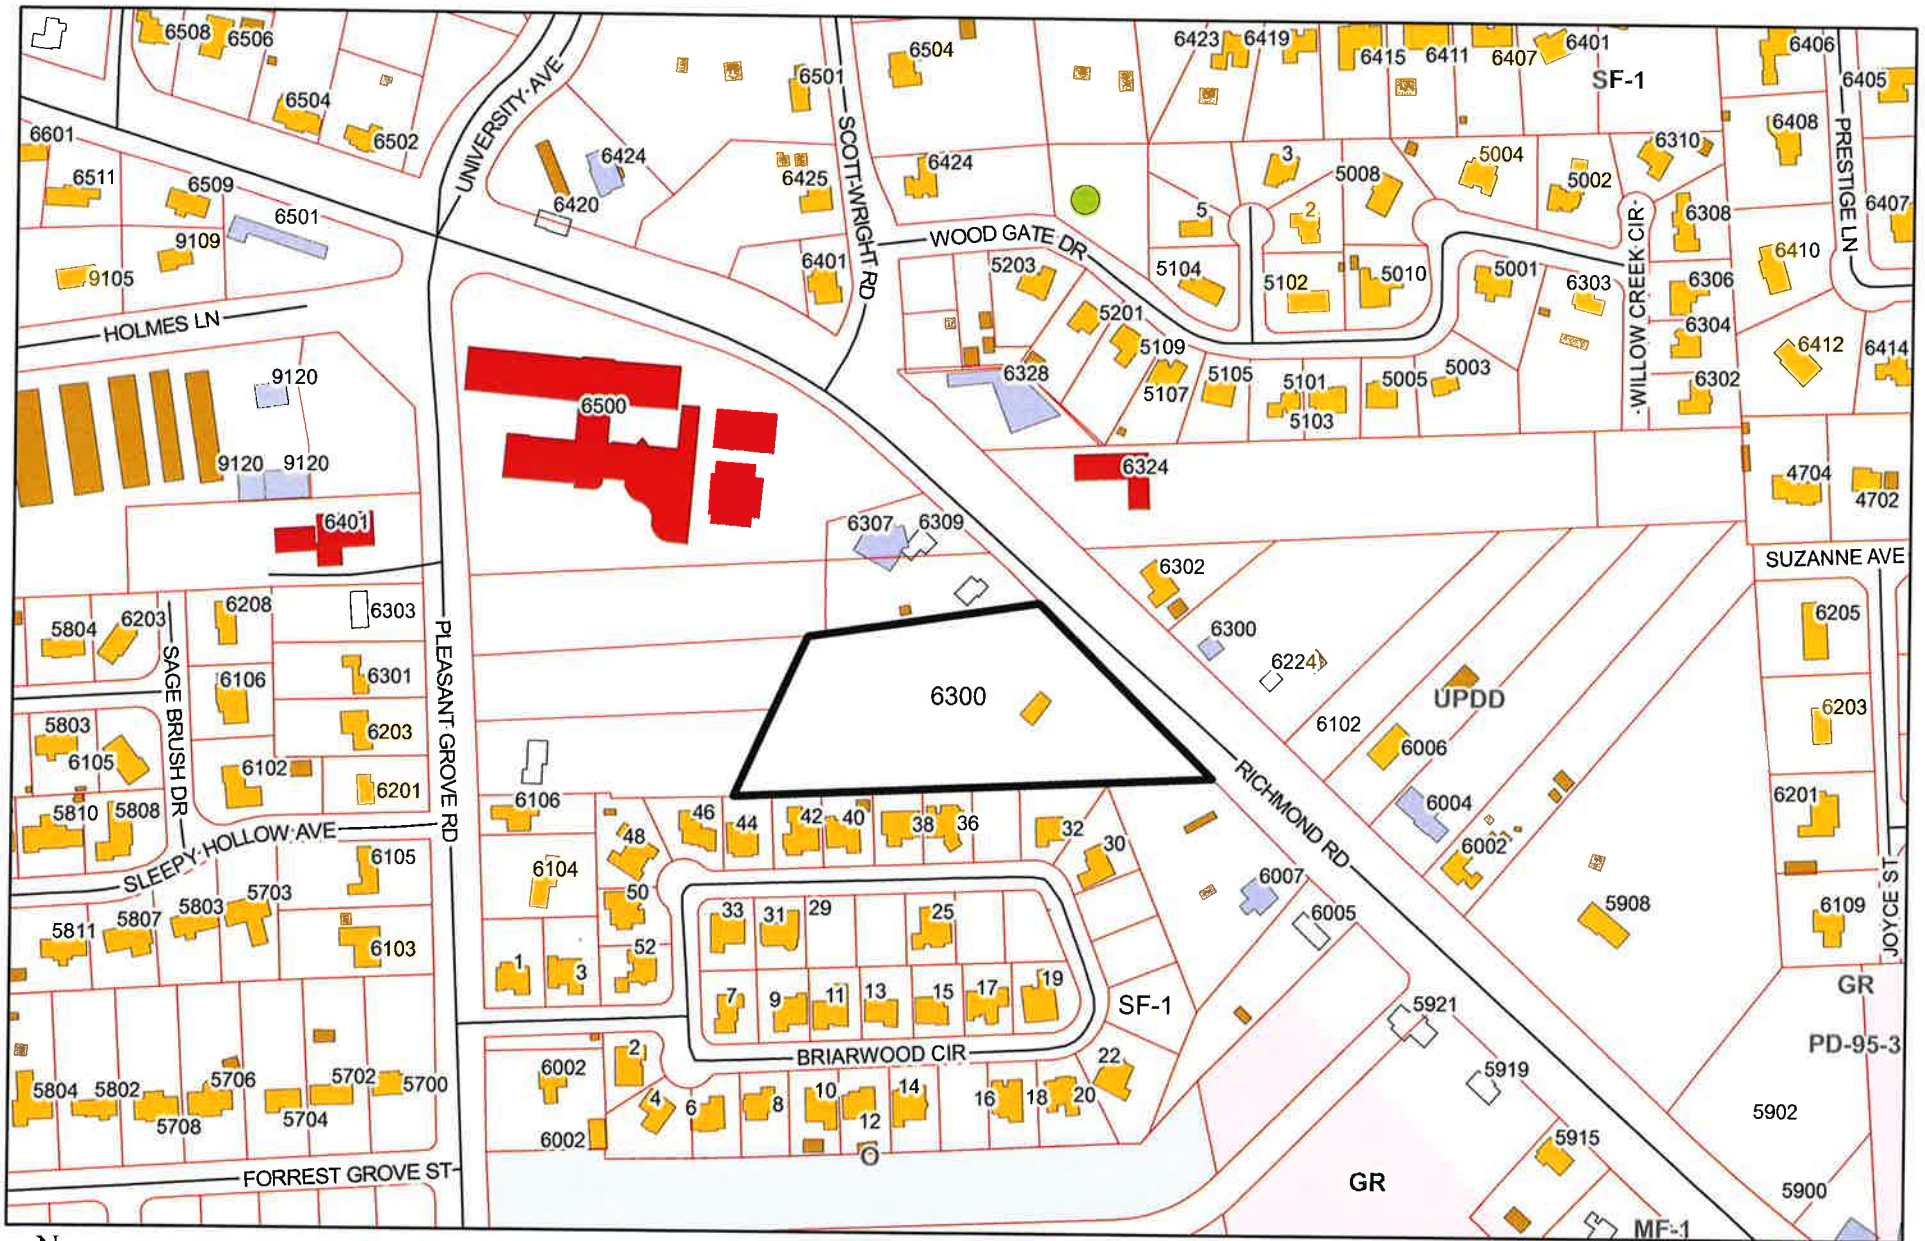

6300 Richmond Rd. Planning and Community Development

Untitled Map

Write a description for your map.

Legend

-  Blockbuster Express
-  North Forty
-  Pleasant Grove Elementary Schi

Google Earth

© 2018 Google

500 ft

6300 Richmond Rd. Planning and Community Development

N
1:2,000