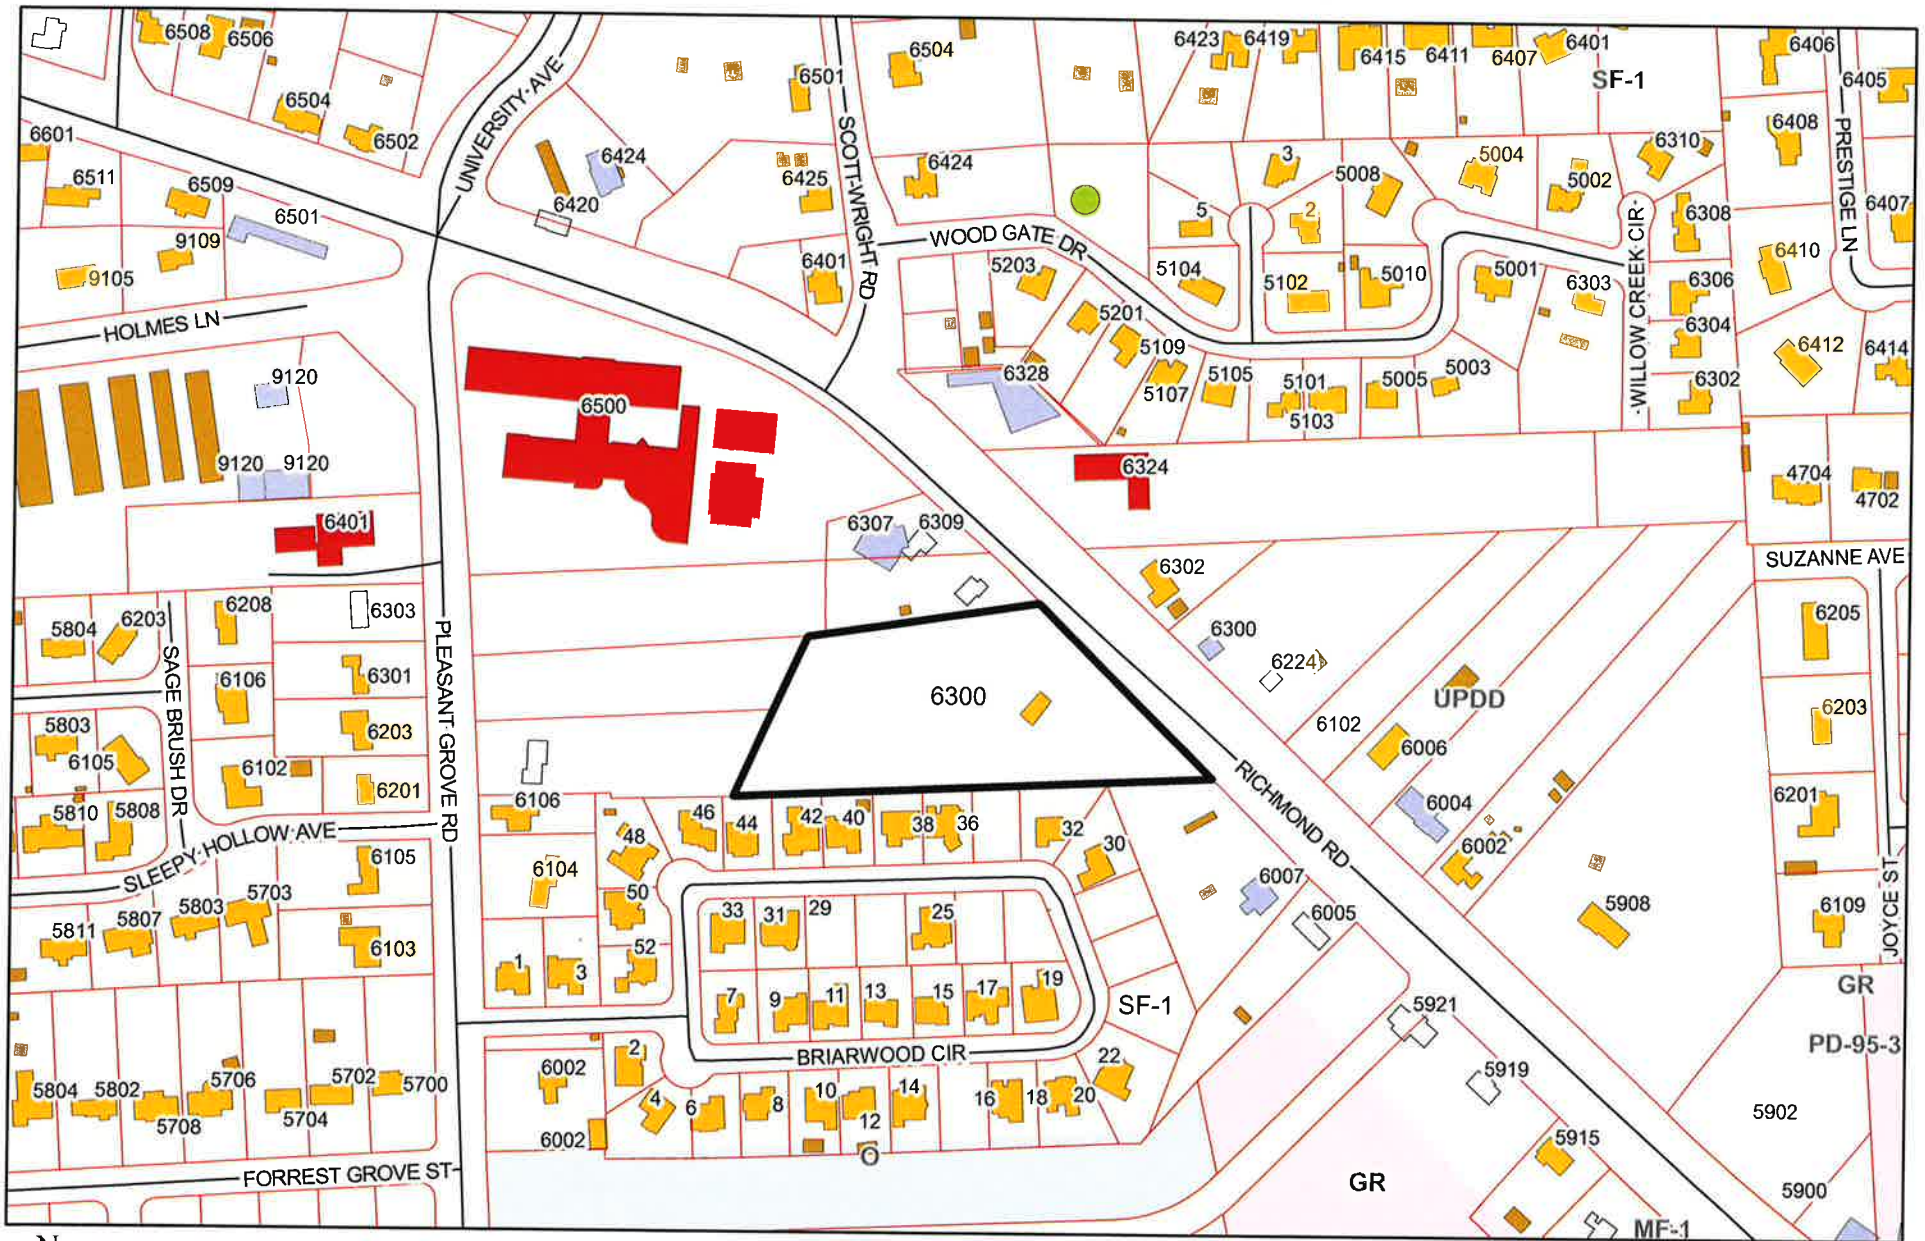

6300 Richmond Rd. Planning and Community Development

Untitled Map

Write a description for your map.

Legend

-  Blockbuster Express
-  North Forty
-  Pleasant Grove Elementary Schli

Google Earth

© 2018 Google

500 ft

6300 Richmond Rd. Planning and Community Development

N
1:2,000